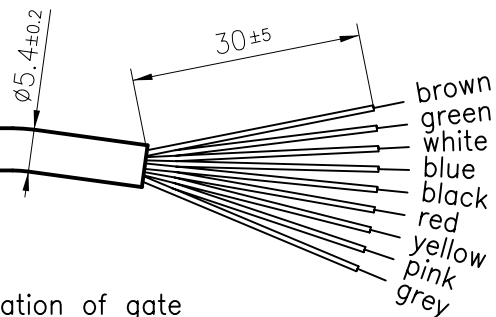

Axes	Colour	Direction
x-axis	green	+x
	brown	Wiper
	white	-x
y-axis	yellow	+y
	grey	Wiper
	pink	-y
Joystick in mid-position		
Switch	red	contact
	blue	open
	black	closed

Electrical characteristics	
Resistance value	5 kOhm ± 20%
Power dissipation	0.2 Watt at 40° per axis
Type of switch	Burgess LP1SP
Operating voltage	15V DC 1A

Cable: ACO-colorflex 9x0.14 mm²
450 mm length from housing

Pos.	Menge	Z.Nummer:	Material:	Behandlung:
Änderungen:				36-007E
a	D-Loch	b	Schaltertype	c francais
d	44.5	e	Revision vom 10.5.01, DM	f
GENGE & THOMA AG CH-2543 Lengnau/Biel		<u>Joystick</u> SK 36 with neutral position switch		gez.: 10.05.01 DM
				gepr.:
		36-007E		Massstab: 1:1
	a	b	c	
	d	e		