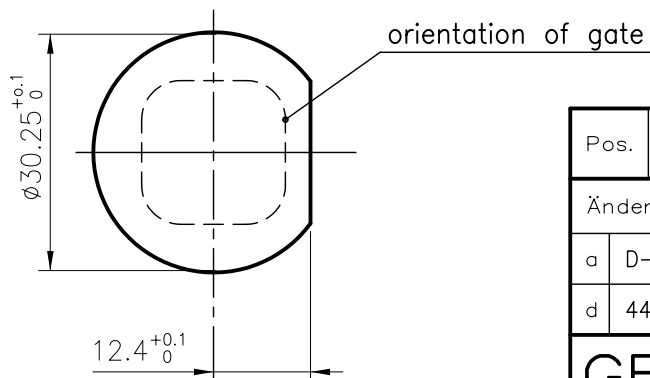

Axes	Colour	Direction
x-axis	green	+x
	brown	Wiper
	white	-x
y-axis	yellow	+y
	grey	Wiper
	pink	-y
Joystick in mid-position		
Switch	red	contact
	blue	open
	black	closed

Electrical characteristics	
Resistance value	5 kOhm ± 20%
Power dissipation	0.2 Watt at 40° per axis
Type of switch	Burgess LP1SP
Operating voltage	15V DC 1A

Cable: ACO-colorflex 9x0.14 mm²
450 mm length from housing

Pos.	Menge	Z.Nummer:	Material:	Behandlung:
Änderungen:				36-007E
a	D-Loch	b	Schaltertype	c francais
d	44.5	e	Revision vom 10.5.01, DM	f
GENGE & THOMA AG CH-2543 Lengnau/Biel		<u>Joystick</u> SK 36 with neutral position switch		gez.: 10.05.01 DM
				gepr.:
		36-007E		Massstab: 1:1
	a	b	c	
	d	e		