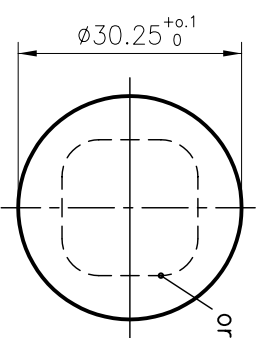

Electrical characteristics	
Resistance value	5 kOhm ± 20%
Power dissipation	0.2 Watt at 40° per axis
Switch	Burgess LP1SP
Contact rating	15V DC 1A

Axis	Colour	Direction
x-Axis	green	+x
	brown	wiper
	white	-x
y-Axis	yellow	+y
	grey	wiper
	pink	-y
Centre off switch		
Switch	red	contact
	blue	open
	black	closed
Cross guide		light

Pos.	Menge	Z.Nummer:	Material:	Behandlung:
Änderungen:				
a	Revision vom 10.5.01, DM		b	Kabeltext geändert, 2.11.01
d			e	
			f	

36-034E

orientation of gate

Cable: DIN 47100 (Li-YY), 9x0.14mm²
Length: 450 ± 10mm from the housing