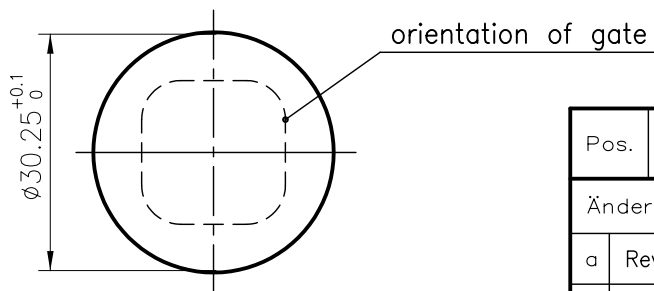

Axis	Colour	Direction
x-axis	green	+x
	brown	Wiper
	white	-x
y-axis	yellow	+y
	grey	Wiper
	pink	-y
Cross guidance		soft

Hole for panel mounting

Cable: ACO-colorflex 6x0.14 mm²
Length: 450 mm from the housing

Electrical characteristics	
Resistance value	5 kOhm ± 20%
Power dissipation	0.2 Watt at 40° per axis

Pos.	Menge	Z.Nummer:	Material:	Behandlung:
Änderungen:				36-036E
a	Revision vom 10.5.01, DM	b	c	
d		e	f	
GENGE & THOMA AG CH-2543 Lengnau/Biel		Joystick SK 36-200		gez.: 18.05.98 DM gepr.: 36-036E
				Masstab: 1:1
				a