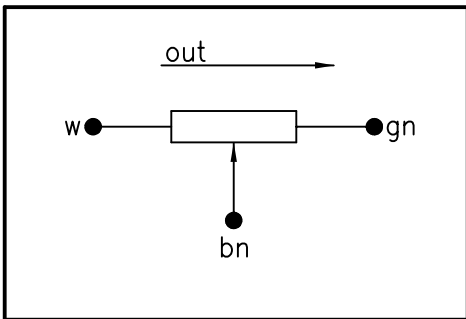

Cu-flex PUR/PUR, 3x0.5mm<sup>2</sup>  
 G+T Part No.: 06-138  
 Cable lenght: 1m or on request

**Caution:** The shielding is not connected to the housing.  
 The user has to take care of the correct grounding.

Pos.	Menge	Z.Nummer:	Material:	Behandlung:		
Änderungen:				28-026		
a	Kabel gewechs., 2.97	b	Diverse Ergänzungen, 2.03	c	Kabel 3x0.5mm2, farbcod., 7.04	
d		e		f		
<b>GENGE &amp; THOMA AG</b> CH-2543 Lengnau/Biel		<b>Linear motion transducer</b> HP 28 S		gez.: 02.11.94 DM gepr.:	Masstab: 1:1	
28-026E				a	b	c