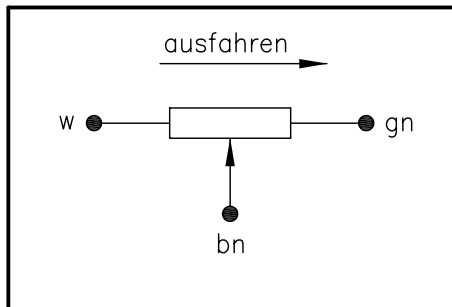

Measuring range	25	50	100	150
Mech. stroke	29	54	104	154
Length L	149.5	174.5	224.5	274.5

Caution: The shielding is not connected to the housing.
The user has to take care of the correct grounding.

Pos.	Menge	Z.Nummer:	Material:	Behandlung:			
Änderungen:				28-034E			
a	Kabel gewechs., 2.97	b	Kabel 3x0.5mm2, farbcod., 7.04	c			
d		e		f			
GENGE & THOMA AG CH-2543 Lengnau/Biel				gez.: 28.01.99 DM gepr.:	Masstab: 1:1		
				Linear motion transducer (shrouded) HP 28 CP-S		28-034E	<table border="1"> <tr> <td>a</td> <td>b</td> </tr> <tr> <td></td> <td></td> </tr> </table>
a	b						