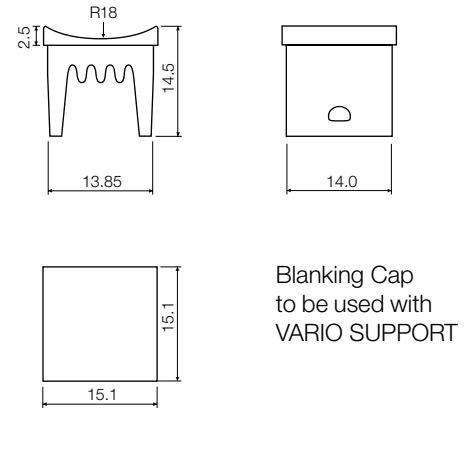

(TH) + 16800

NON-ILLUMINATED- HOW TO ORDER

Switch

1 5 4

- 15401 mom. silver
- 15402 mom. gold.
- 15420 silent gold
- 15451 lat. silver.
- 15452 lat. gold

Cap and color code

+ 1 6 3 0 0

- 00 blue
- 02 green
- 03 grey
- 04 yellow
- 06 white
- 08 red
- 09 black

Switch

1 5 4

+

Cap

1 6 7 0 0

- 00 blue
- 02 green
- 03 grey

- 04 yellow
- 06 white
- 08 red

09 black

Cap

1 6 8 0 0

- 09 black
- 11 transparent

Ordering example: 15451+1630003 OR 15401+1670008 OR 1680009

Please see colour codes, updates of products and changes of specifications on www.mec.dk