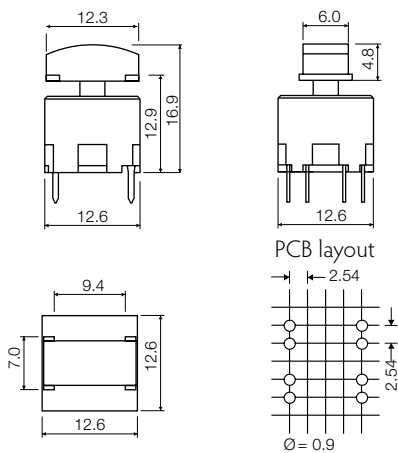

- Square and rectangular caps
- 6mm x 12.3mm; 14.9mm x 14.9mm; 15.1mm x 15.1mm
- h=16.9mm; 14.6mm; 14.5mm
- Material: ABS
- Temp. Range: -40/+65°C

All dimensions in mm

Tolerances -/+0.2mm

DIMENSIONS

(TH) + 16300

(TH) + 16700

(TH) + 16800

NON-ILLUMINATED- HOW TO ORDER

Switch

1 5 4

- 15401 mom. silver
- 15402 mom. gold.
- 15420 silent gold
- 15451 lat. silver.
- 15452 lat. gold

Cap and color code

+ 1 6 3 0 0

- 00 blue
- 02 green
- 03 grey
- 04 yellow
- 06 white
- 08 red
- 09 black

Switch

1 5 4

+

Cap

1 6 7 0 0

- 00 blue
- 02 green
- 03 grey

- 04 yellow
- 06 white
- 08 red

09 black

Cap

1 6 8 0 0

- 09 black
- 11 transparent

Ordering example: 15451+1630003 OR 15401+1670008 OR 1680009

Please see colour codes, updates of products and changes of specifications on www.mec.dk