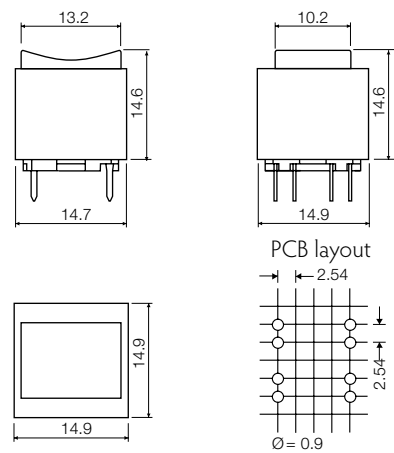

- Square and rectangular caps
- 6mm x 12.3mm; 14.9mm x 14.9mm; 15.1mm x 15.1mm
- h=16.9mm; 14.6mm; 14.5mm
- Material: ABS
- Temp. Range: -40/+65°C

All dimensions in mm

Tolerances -/+0.2mm

DIMENSIONS

(TH) + 16300

(TH) + 16700

(TH) + 16800

NON-ILLUMINATED- HOW TO ORDER

Switch

1 5 4

- 15401 mom. silver
- 15402 mom. gold.
- 15420 silent gold
- 15451 lat. silver.
- 15452 lat. gold

Cap and color code

+ 1 6 3 0 0

- 00 blue
- 02 green
- 03 grey
- 04 yellow
- 06 white
- 08 red
- 09 black

Switch

1 5 4

+

Cap

1 6 7 0 0

- 00 blue
- 02 green
- 03 grey

- 04 yellow
- 06 white
- 08 red

09 black

Cap

1 6 8 0 0

- 09 black
- 11 transparent

Ordering example: 15451+1630003 OR 15401+1670008 OR 1680009

Please see colour codes, updates of products and changes of specifications on www.mec.dk