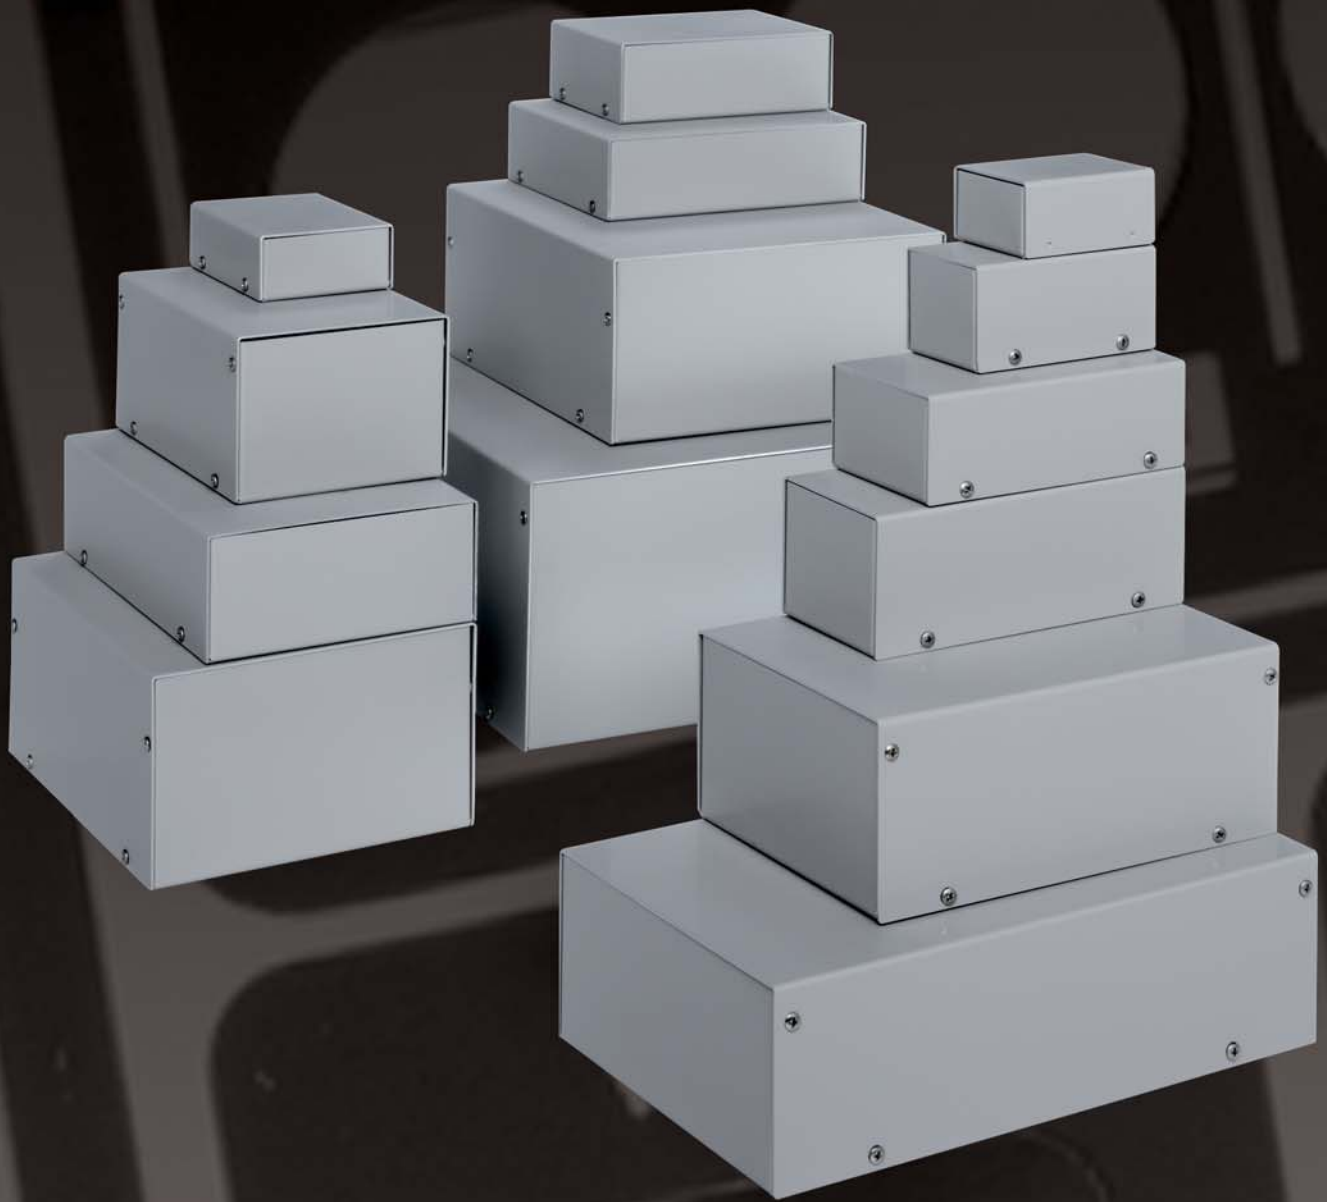

Minibox⁺

Basic and multifunction metal case, applications from little testing equipment to heavy-duty installations such as machine/motor controls or automated pass controls.

Easy and budget fitted drilling options, by programmable CNC punching machines.

Fifteen sizes from 55 to 4.400 cm³ internal volume.

Made entirely of 1 mm. thick aluminium, natural anodised finished, outer surface covered with removable transparent protective film.

Its aluminium construction eases EMI / RFI protection of equipments.

Two piece construction held together with self-tapping screws, except the smallest size (31040001), which lid and base snap together.

Finish: natural anodised with removable protective film.

Basic unit includes: base, cover and 4 self-tapping screws.

Facilité et économie d'usinage parce que fabriquées avec des machines CNC.

Quinze modèles avec des capacités de 55 à 4 400 cm³ de volume intérieur.

Fabrication totalement en aluminium de 1 mm, en anodisé naturel et protégée par film transparent amovible.